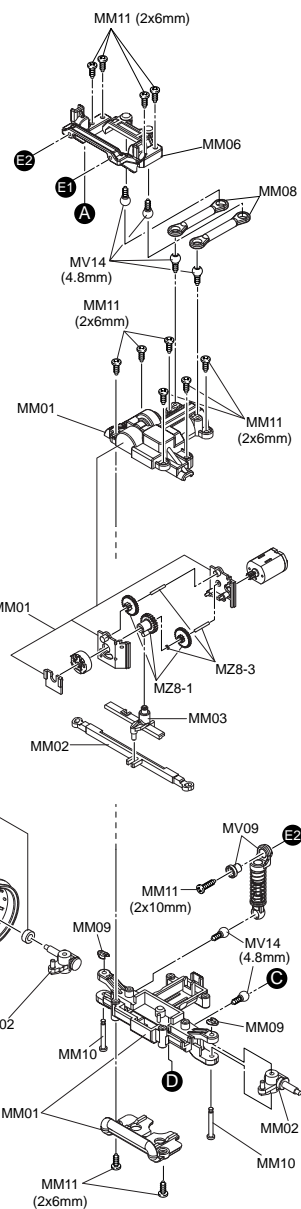

VUE ÉCARTÉE MINI-Z MONSTER TRUCK

Pièces détachées

No.	Description		
MM01	Servo Case Set		
MM02	Knuckle & Tie Rod Set		
MM03	Servo Saver Set		
MM04	Chassis Small Parts Set		
MM05	Wheelie Bar Set		
MM06	Shock Stay Set		
MM07	Gear Box Set		
MM08	Suspension Arm Set		
MM09	Gear Set		
MM10	Shaft Set		
MM11	Screw Set		
MV01	Main Chassis Set		
MV09	Shock Set		
MV14	Pillow Ball Set		
MV15	R/C Unit Set		
MZ8-1	Servo Gear Set		
MZ8-3	Servo Gear Shaft Set		
MZ9	Motor Set		
MZ10	Antenna Set		

► The optional parts should be used for the parts marked with **OP**.

► When using Spare Parts MZ-10,
bend it as illustrated and then install.

* : Attached to Body set.