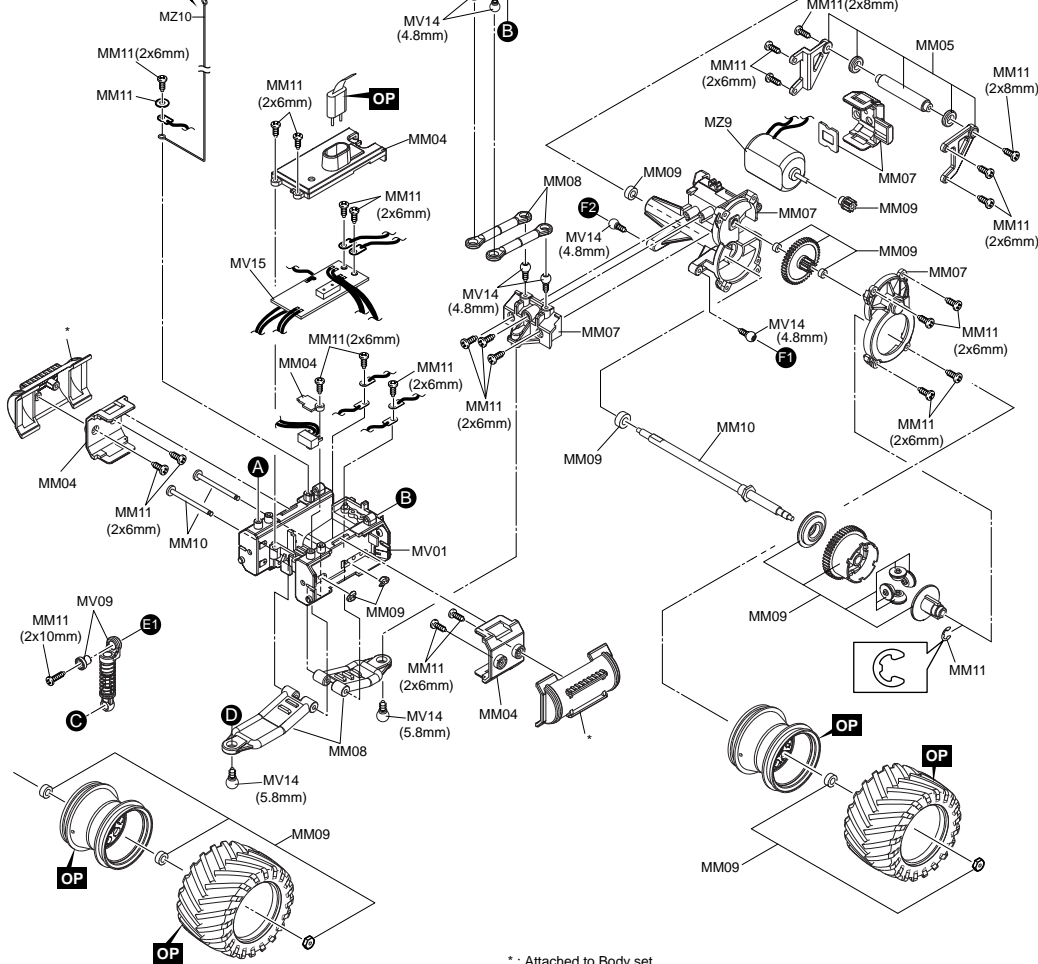

VUE ÉCARTÉE MINI-Z MONSTER TRUCK

Pièces détachées

No.	Description		
MM01	Servo Case Set		
MM02	Knuckle & Tie Rod Set		
MM03	Servo Saver Set		
MM04	Chassis Small Parts Set		
MM05	Wheelie Bar Set		
MM06	Shock Stay Set		
MM07	Gear Box Set		
MM08	Suspension Arm Set		
MM09	Gear Set		
MM10	Shaft Set		
MM11	Screw Set		
MV01	Main Chassis Set		
MV09	Shock Set		
MV14	Pillow Ball Set		
MV15	R/C Unit Set		
MZ8-1	Servo Gear Set		
MZ8-3	Servo Gear Shaft Set		
MZ9	Motor Set		
MZ10	Antenna Set		

► The optional parts should be used for the parts marked with **OP**.

► When using Spare Parts MZ-10,
bend it as illustrated and then install.

* : Attached to Body set.