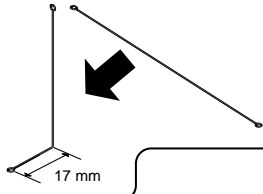

VUE ÉCARTÉE MINI-Z MONSTER TRUCK

Pièces détachées

No.	Description		
MM01	Servo Case Set		
MM02	Knuckle & Tie Rod Set		
MM03	Servo Saver Set		
MM04	Chassis Small Parts Set		
MM05	Wheelie Bar Set		
MM06	Shock Stay Set		
MM07	Gear Box Set		
MM08	Suspension Arm Set		
MM09	Gear Set		
MM10	Shaft Set		
MM11	Screw Set		
MV01	Main Chassis Set		
MV09	Shock Set		
MV14	Pillow Ball Set		
MV15	R/C Unit Set		
MZ8-1	Servo Gear Set		
MZ8-3	Servo Gear Shaft Set		
MZ9	Motor Set		
MZ10	Antenna Set		

► The optional parts should be used for the parts marked with **OP**.

► When using Spare Parts MZ-10,
bend it as illustrated and then install.

* : Attached to Body set.