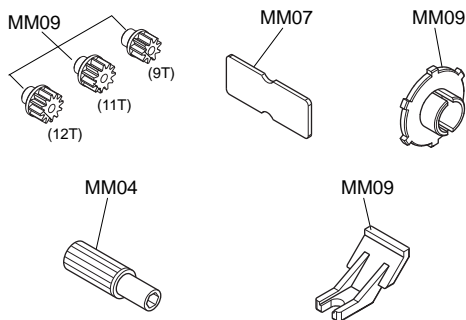

VUE ÉCARTÉE MINI-Z MONSTER TRUCK

Pièces détachées

No.	Description		
MM01	Servo Case Set		
MM02	Knuckle & Tie Rod Set		
MM03	Servo Saver Set		
MM04	Chassis Small Parts Set		
MM05	Wheelie Bar Set		
MM06	Shock Stay Set		
MM07	Gear Box Set		
MM08	Suspension Arm Set		
MM09	Gear Set		
MM10	Shaft Set		
MM11	Screw Set		
MV01	Main Chassis Set		
MV09	Shock Set		
MV14	Pillow Ball Set		
MV15	R/C Unit Set		
MZ8-1	Servo Gear Set		
MZ8-3	Servo Gear Shaft Set		
MZ9	Motor Set		
MZ10	Antenna Set		

► The optional parts should be used for the parts marked with **OP**.

► When using Spare Parts MZ-10,
bend it as illustrated and then install.

* : Attached to Body set.